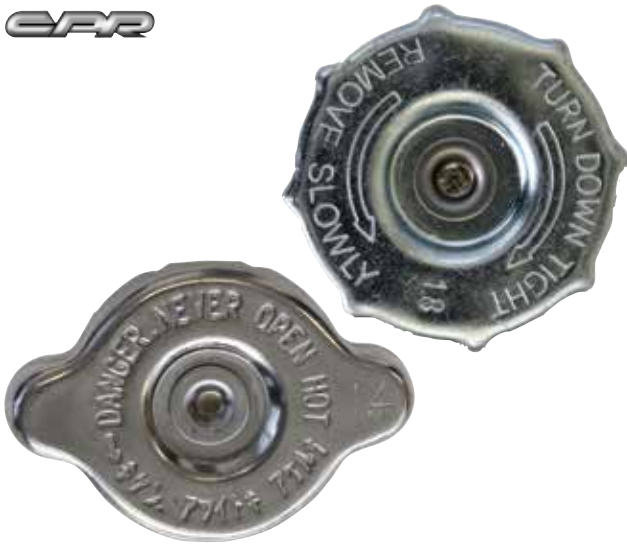

CAR

160-RCJ11 1.1 BAR JAPANESE BIKES
160-RCJ14 1.4 BAR JAPANESE BIKES
160-RCE14 1.4 BAR EUROPEAN BIKES UP TO 2013
160-RCE18 1.8 BAR EUROPEAN BIKES UP TO 2013
RADIATOR CAP

CAR

160-RCCE20 KTM 14-15 ORANGE
160-RCCE2U HUSKY 13-15 BLUE
RADIATOR CAP COVER

CAR

160-RCCEO EURO BIKE ORANGE
160-RCCER EURO BIKE RED
RADIATOR CAP COVER

CAR

160-RCCJG JAP BIKE GREEN
160-RCCJR JAP BIKE RED
RADIATOR CAP COVER

CAR

160-RCSE140 ORANGE
160-RCSE180 ORANGE
160-RCSE14R RED
160-RCSE18R RED
**BULLET CNC RADIATOR CAP COVER SET
EUROPEAN BIKES**

CAR

160-RCSJ11G GREEN
160-RCSJ14G GREEN
160-RCSJ11U BLUE
160-RCSJ14U BLUE
160-RCSJ11R RED
160-RCSJ14R RED
**BULLET CNC RADIATOR CAP COVER SET
JAPANESE ROAD & DIRT BIKES**