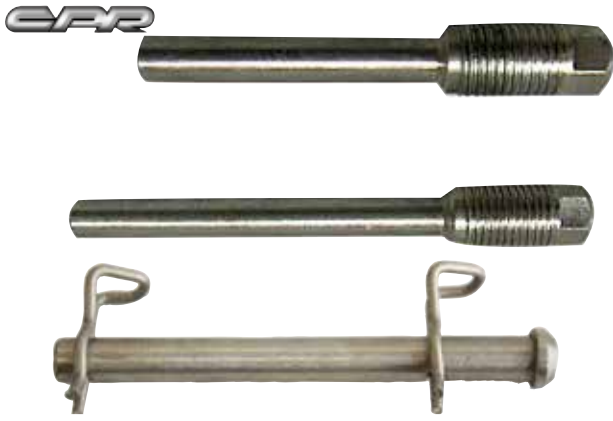

160-BPS SHORT BRAKE PIN 55MM
160-BPL LONG BRAKE PIN 72MM
160-BPK BRAKE PIN REAR KTM & HUSQVARNA