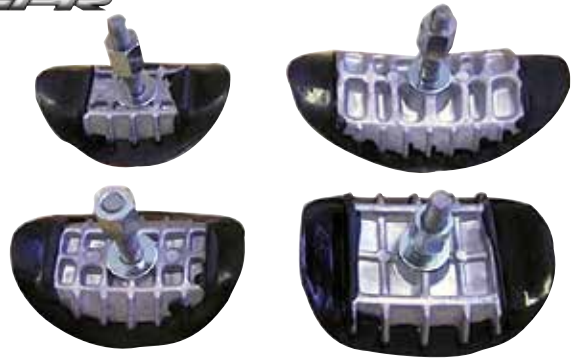

CPR

160-FBMK
FORK BOOTS 32 X 55 X 250MM
COMES WITH CABLE TIES

160-FBK
FORK BOOTS 41 X 55 X 370MM
COMES WITH CABLE TIES

ACCESSORIES

160-FGNK
NEOPRENE FORK GAITOR
4.5MM X 14.5CM

160-RL160A 1.60 WIDTH
160-RL185A 1.85 WIDTH
160-RL215A 2.15 WIDTH
160-RL25A 2.50 WIDTH
ALLOY RIM LOCKS

160-VCP
PLASTIC VALVE CAPS
100 PER BAG

160-VE
VALVE EXTENSION (SINGLE)
90° BRASS

166-RT12 12" RIM TAPES
166-RT14 14" RIM TAPES
166-RT15 15" RIM TAPES
166-RT16 16" RIM TAPES
166-RT17 17" RIM TAPES
166-RT18 18" RIM TAPES
166-RT19 19" RIM TAPES
166-RT21 21" RIM TAPES
RIM TAPES 20MM X 7MM. PACK OF 10