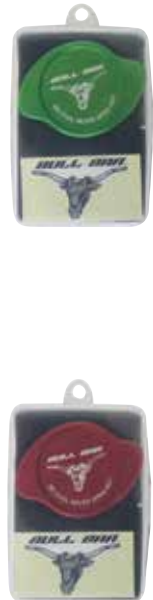

160-RCCEO EURO BIKE ORANGE
160-RCCER EURO BIKE RED
RADIATOR CAP COVER

CAR